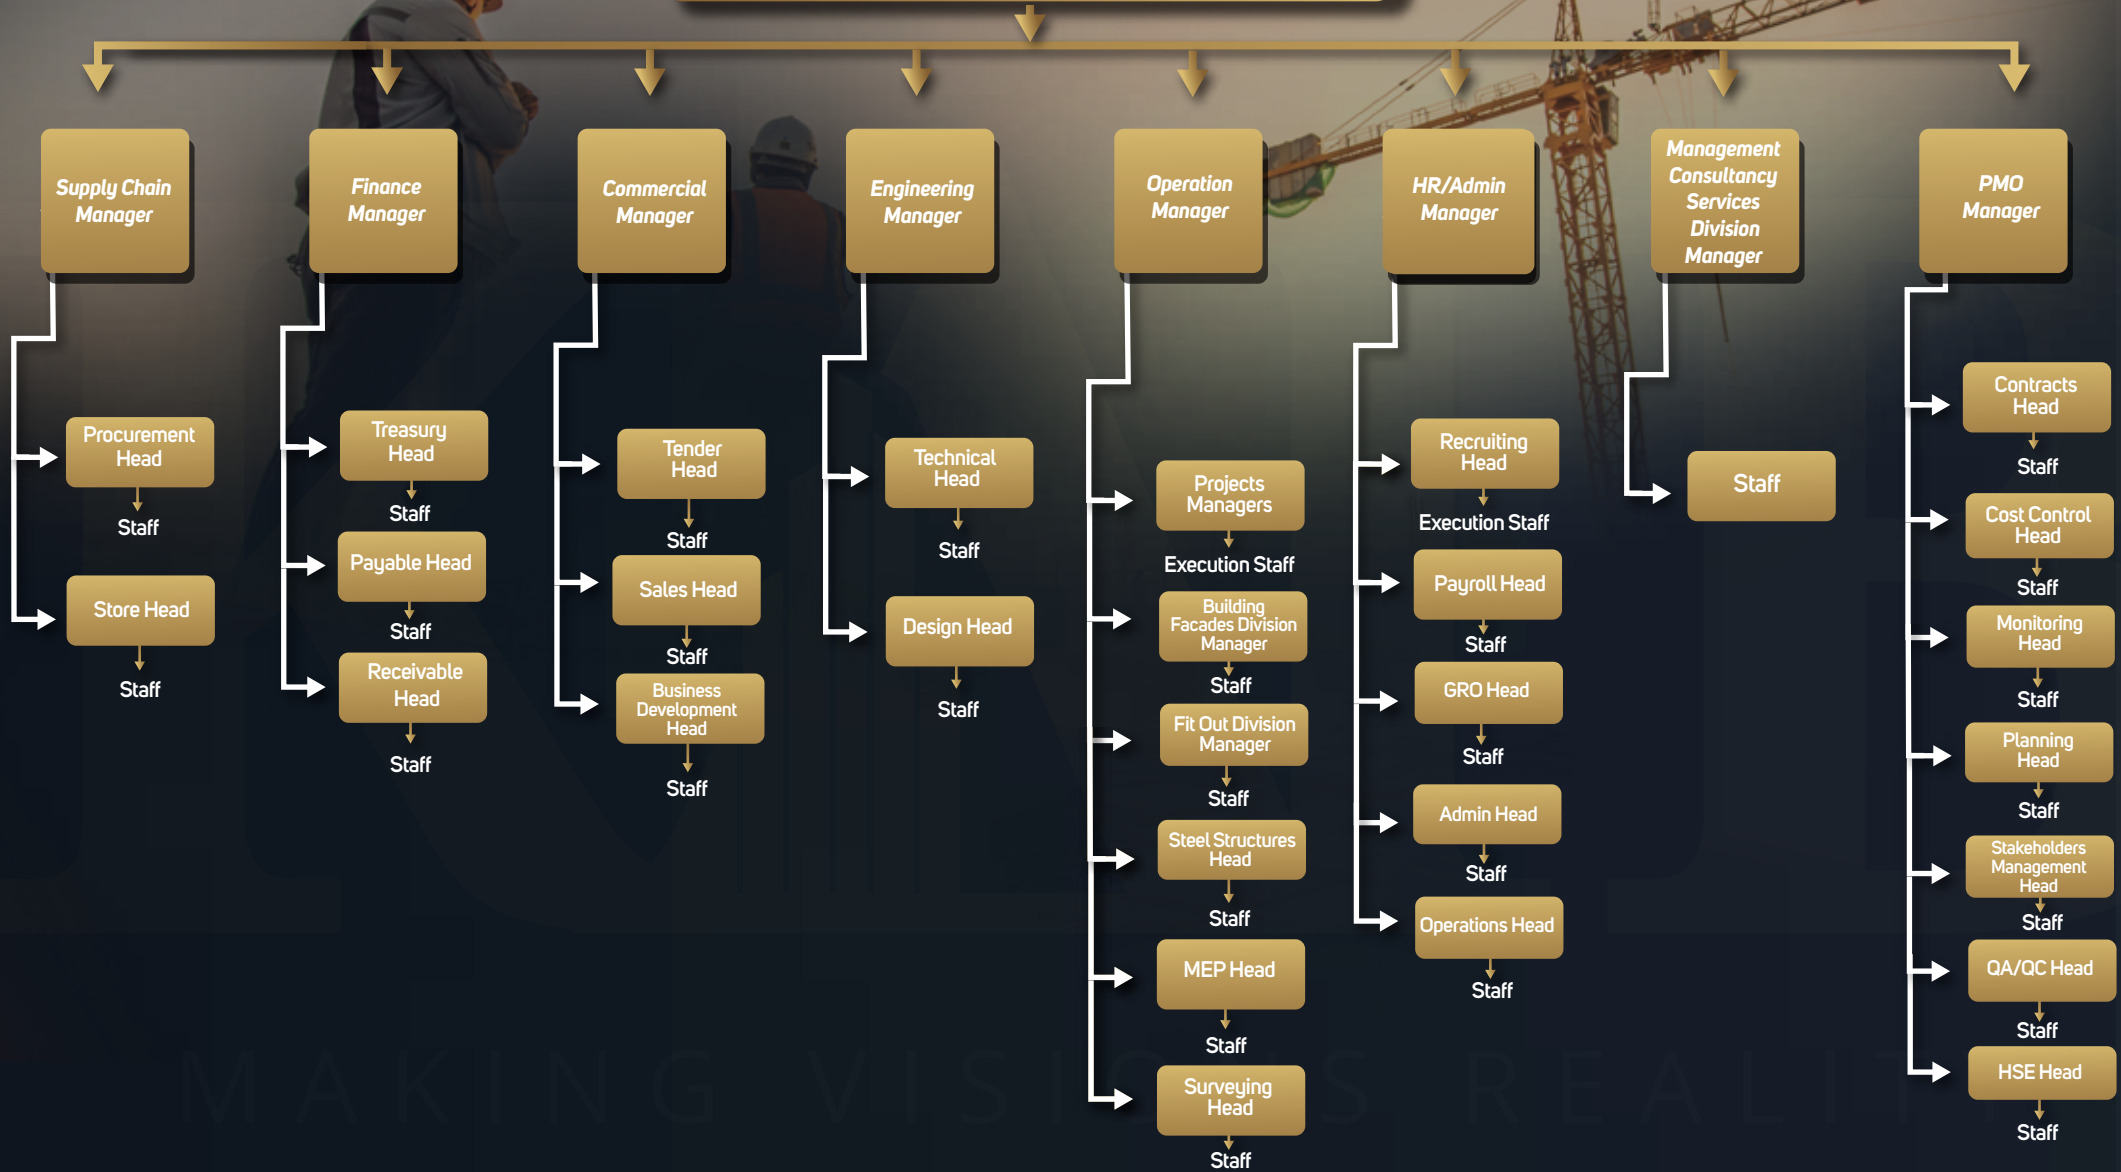

ORGANISATION CHART

THE BOARD OF DIRECTORS