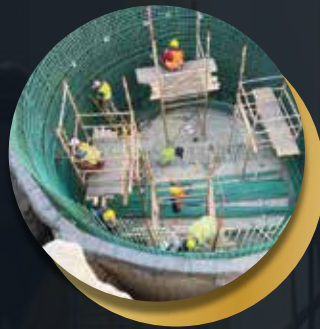

PROJECTS

“ **JEDDAH ISLAMIC PORT / SUGAR FACTORY**
(STEEL STRUCTURE BUILDING)

2022 ”

“ **KAIA (KING ABDULAZIZ INTERNATIONAL AIRPORT)**
(JEDDAH / BRIDGES & RAMPS & BUILDINGS INFRASTRUCTURE WORKS)

2013-2017 ”